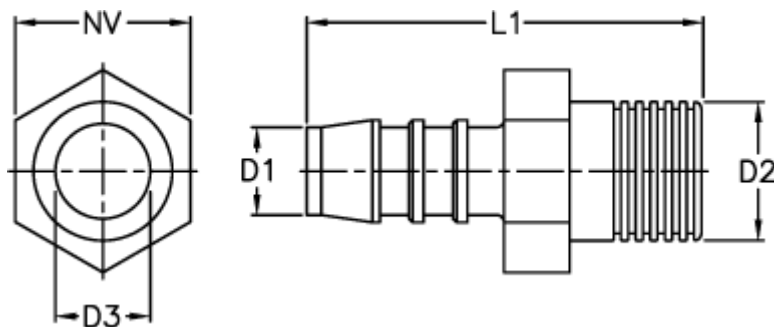

Article number: 027108902004

Description: Norma hose coupling GES 4 / M8x1,25

## Measures

---

D1 = 4

D2 = M8 x 1,25

D3 = 2.5

L1 = 27.0

NV = 10